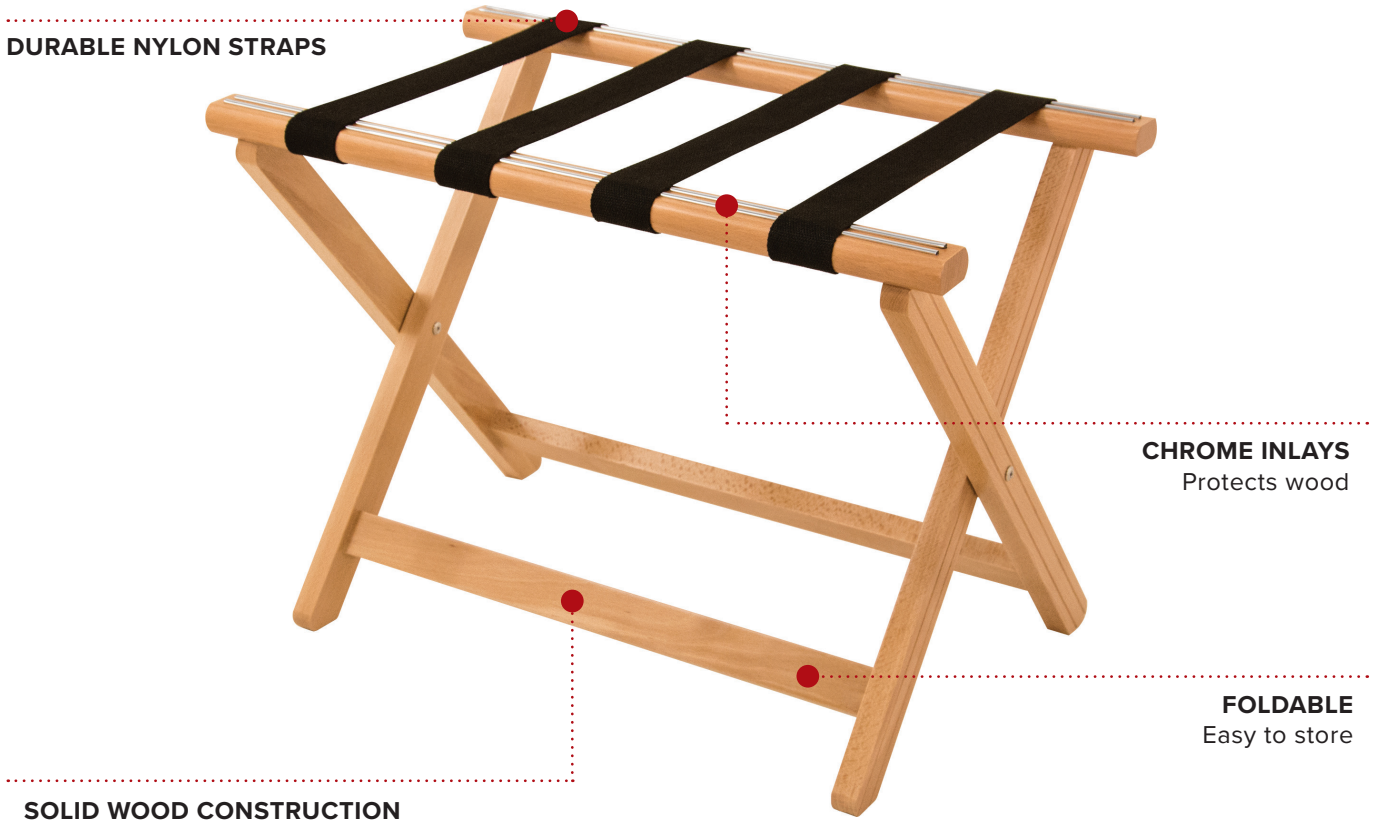

YORK WOODEN LUGGAGE RACK

- Holds up to 50kg

Specification
Light Wood
3.3kg

150mm
5.90in

600mm
23.62in

655mm
25.79in

485mm
19.09in

385mm
15.16in