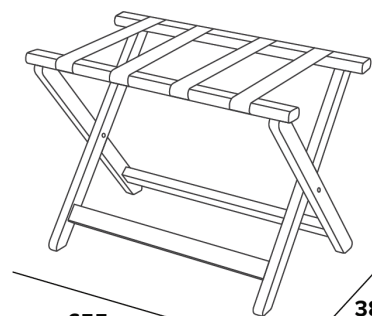

YORK WOODEN LUGGAGE RACK

- Holds up to 50kg

Specification
Light Wood
3.3kg

150mm
5.90in

600mm
23.62in

655mm
25.79in

485mm
19.09in

385mm
15.16in