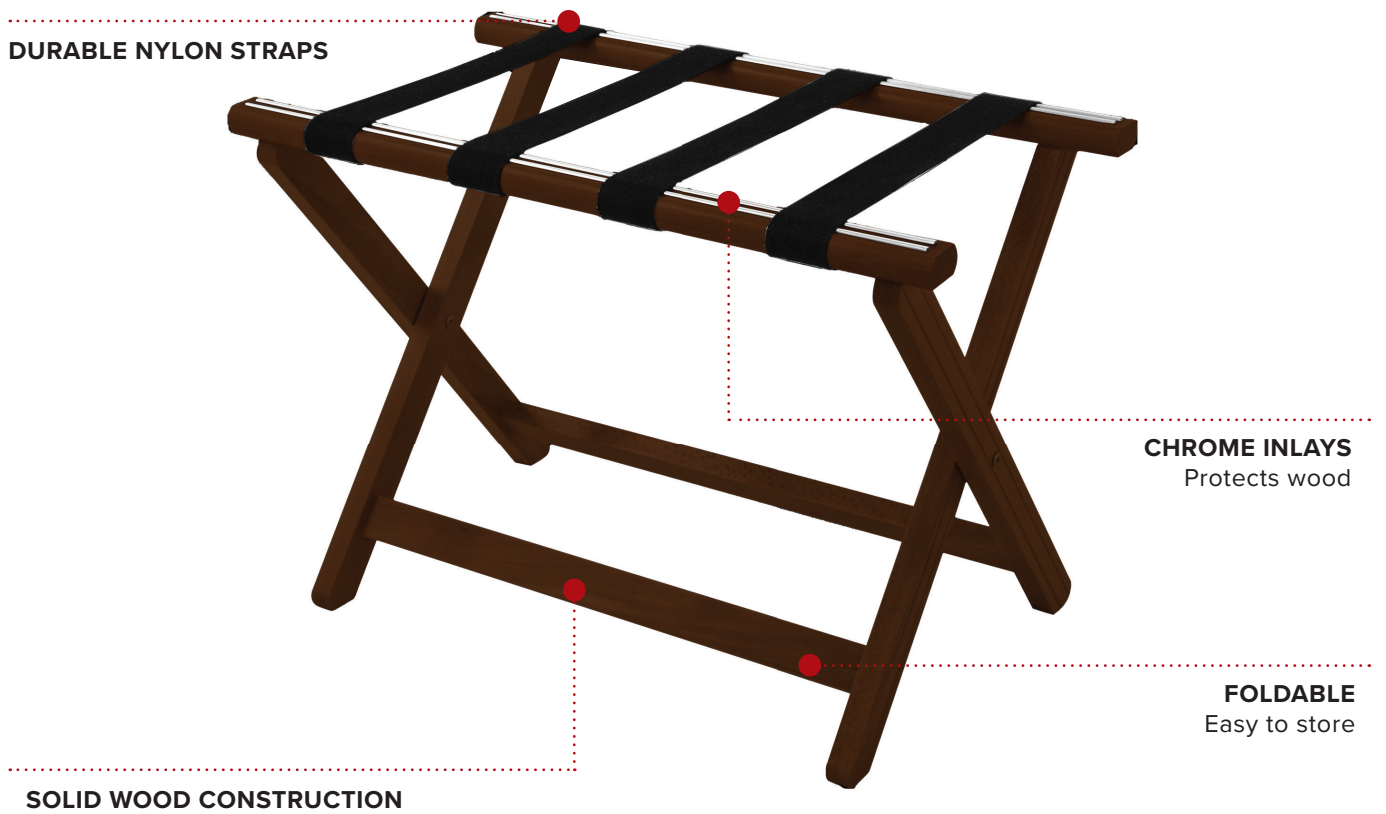

YORK WOODEN LUGGAGE RACK

- Holds up to 50kg

Specification

Dark Wood
3.3kg

150mm
5.90in

600mm
23.62in

655mm
25.79in

485mm
19.09in

385mm
15.16in