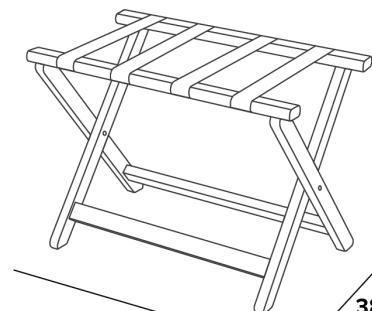

YORK WOODEN LUGGAGE RACK

- Holds up to 50kg

Specification

Dark Wood
3.3kg

150mm
5.90in

600mm
23.62in

655mm
25.79in

485mm
19.09in

385mm
15.16in