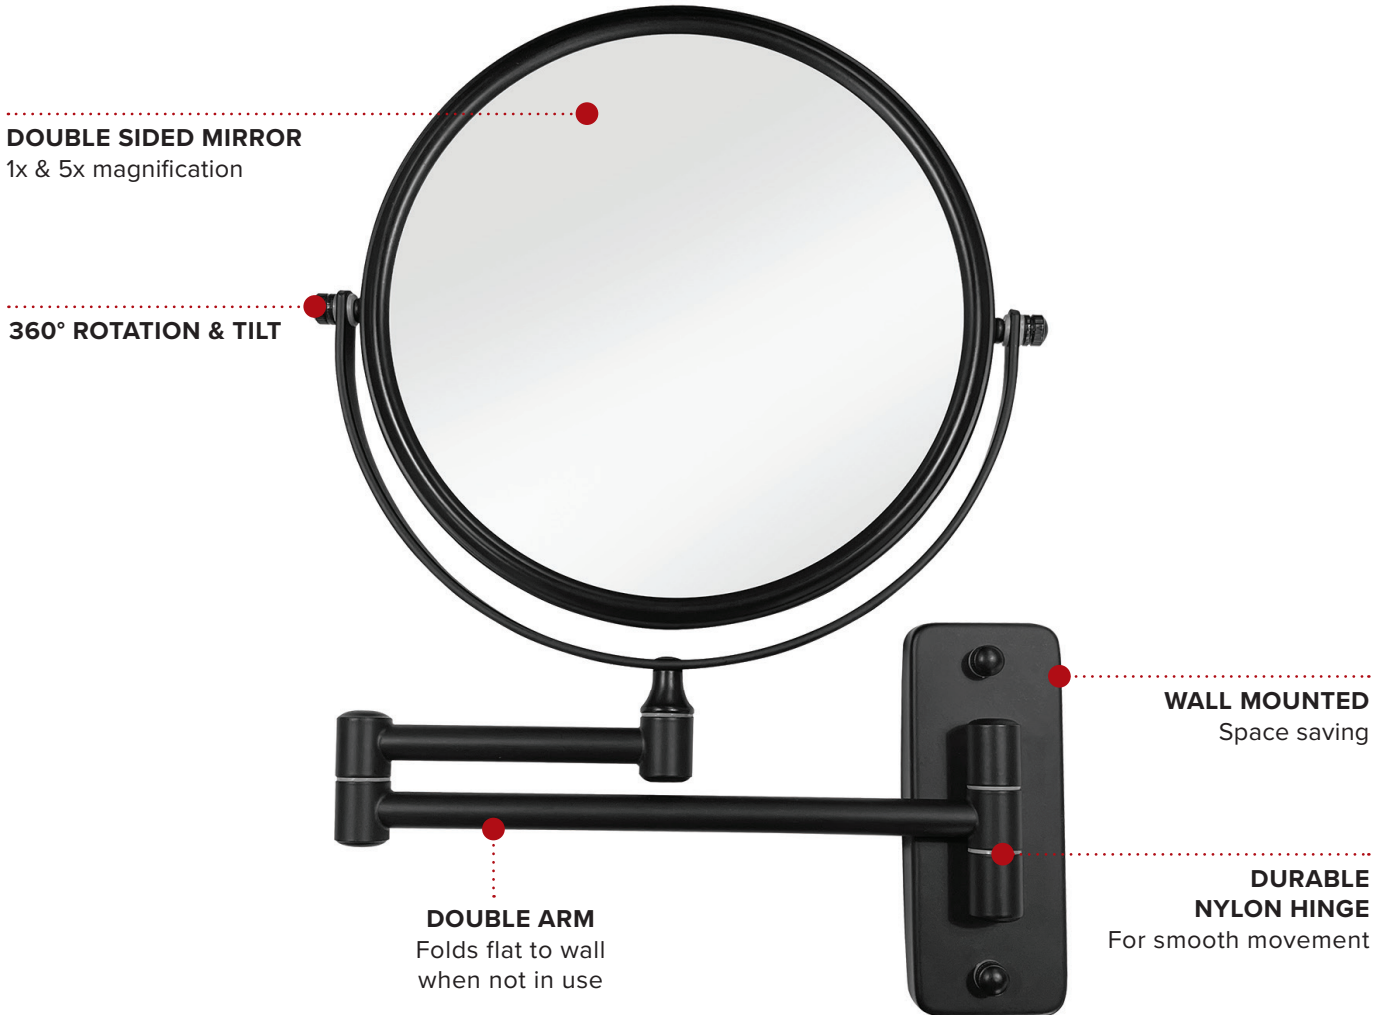

## WINCHESTER MIRROR / WALL MOUNTED

- Suitable for Bedrooms & Bathrooms
- Supplied with fixings

### Specification

Black  
0.8kg