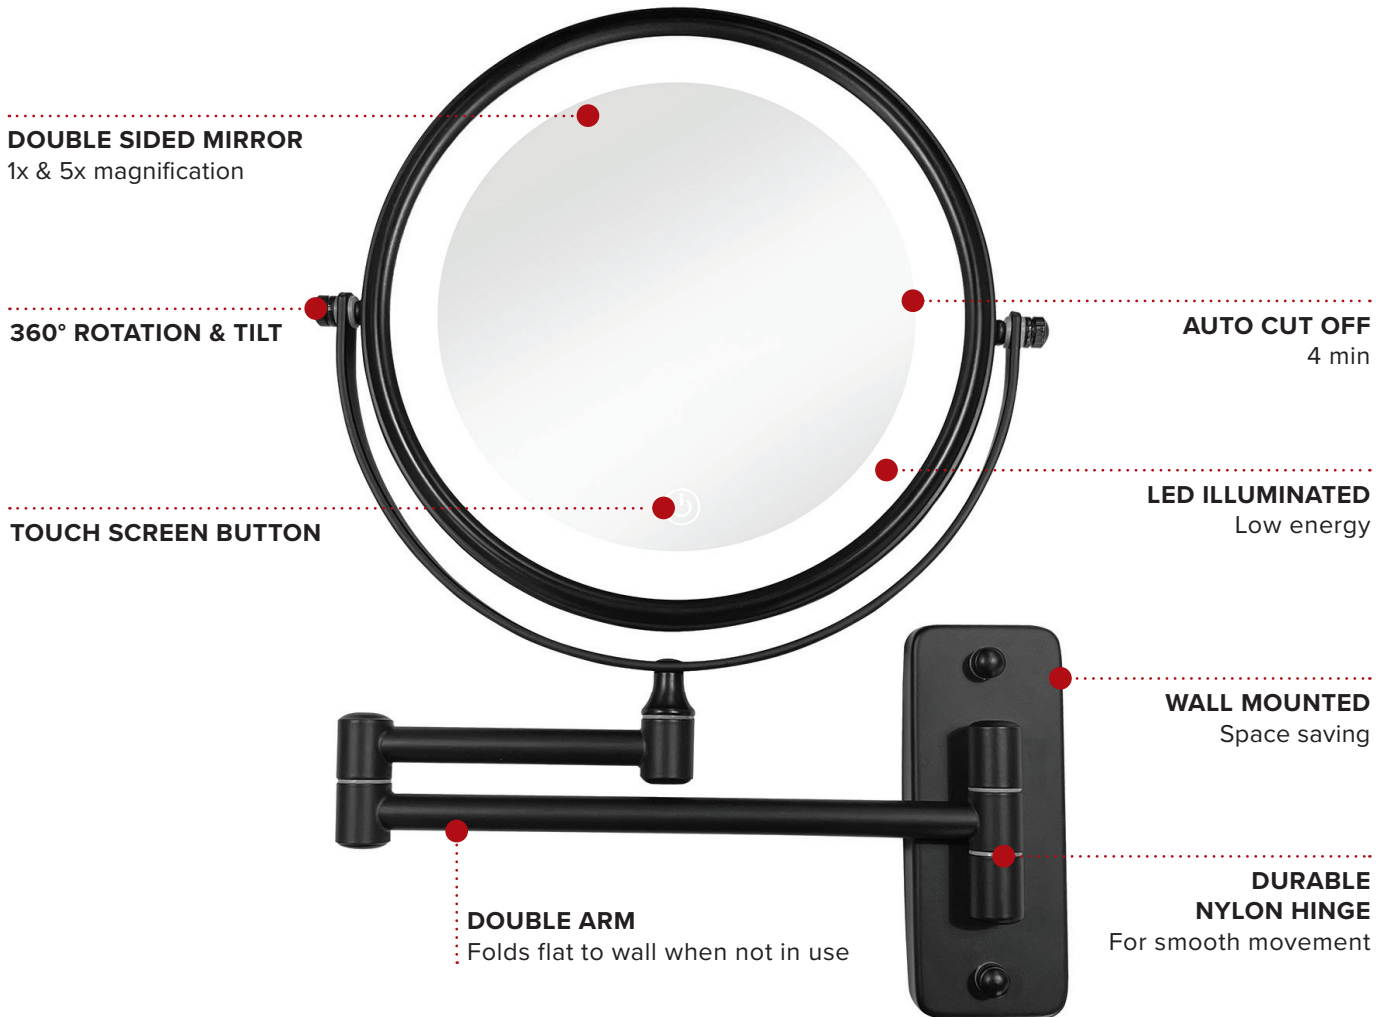

WINCHESTER LED MIRROR / WALL MOUNTED

- Suitable for Bedrooms & Bathrooms
- Supplied with batteries
- Supplied with fixings

Specification

Black
0.95kg