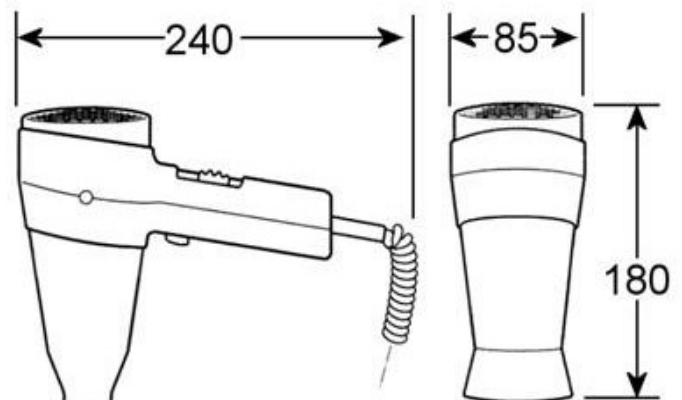

Order Code:

EPAVSB-6 – Valera Action 1600w / black

(542.06 / black)

Valera Action

Features

Safety Switch – press & hold to operate

Eco-friendly

Three air temperature settings

Two air-flow settings

Cool button

1600 watts (EPAVSB-6)

220 / 240v 50/60Hz

Spiral cable with fitted plug

Concentrator nozzle supplied

Packing Details

Width – 18.5 cm

Height – 23.5 cm

Depth – 9 cm

Weight - 0.64 kg

SWISS  **MADE**

The manufacturer reserve the right to change specifications without prior notice