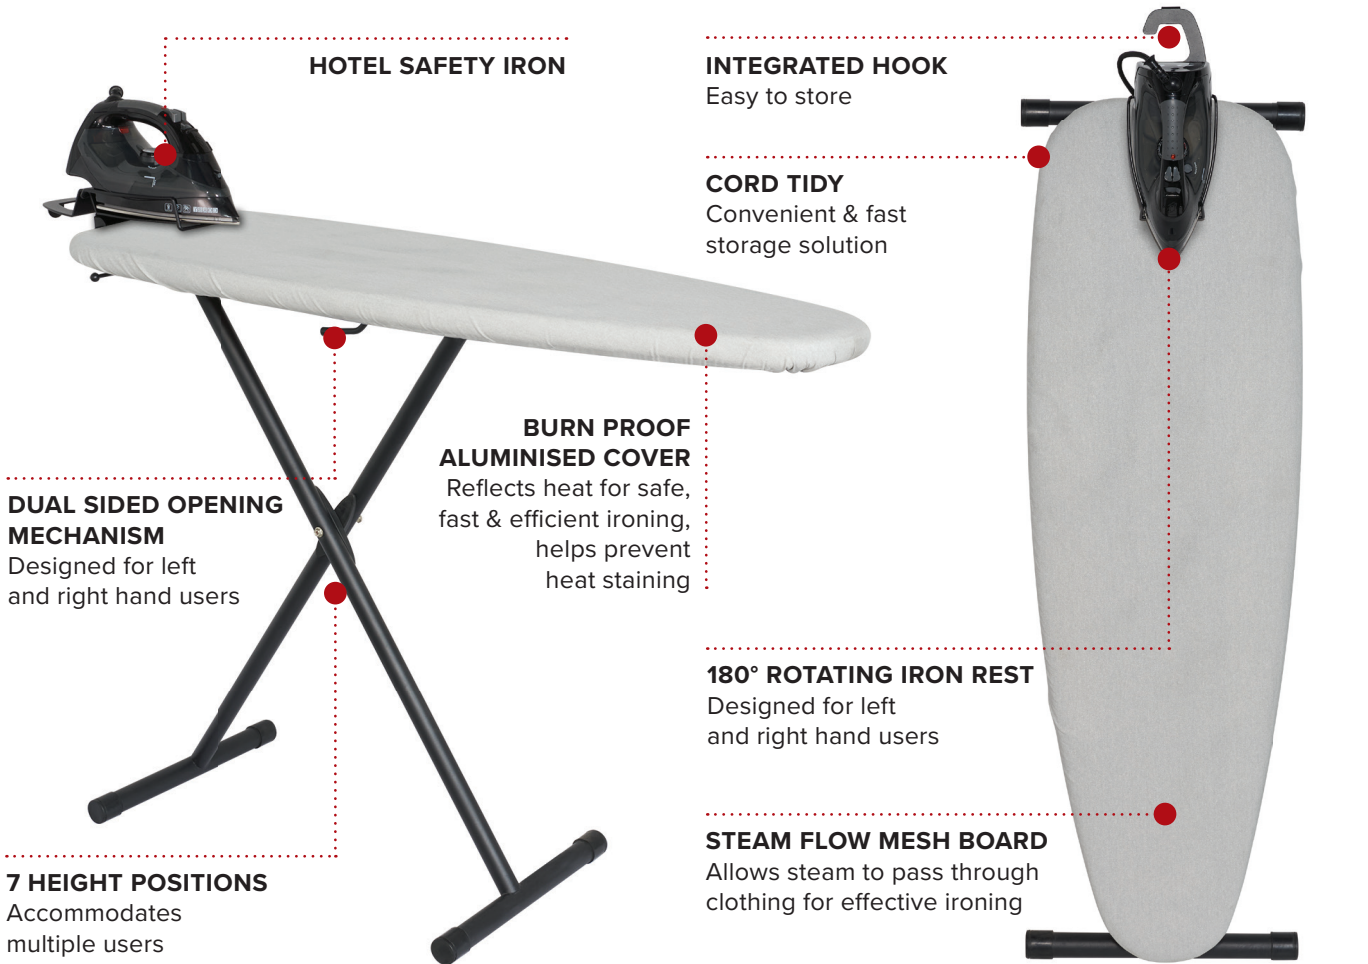

OXFORD PREMIUM IRONING CENTRE

HOTEL SAFETY IRON

INTEGRATED HOOK
Easy to store

CORD TIDY
Convenient & fast storage solution

BURN PROOF ALUMINISED COVER
Reflects heat for safe, fast & efficient ironing, helps prevent heat staining

DUAL SIDED OPENING MECHANISM
Designed for left and right hand users

180° ROTATING IRON REST
Designed for left and right hand users

STEAM FLOW MESH BOARD
Allows steam to pass through clothing for effective ironing

7 HEIGHT POSITIONS
Accommodates multiple users

- Lightweight
- Durable black powder coated legs & frame
- Multi surface feet
- Easy open mechanism
- Felt backed replaceable cover
- 330ml water tank
- Anti-theft security box
- 3 way auto cut off system
- Horizontal & vertical steam function

Specification

Light Grey
5.9kg
2000W iron
3m cable length

3 YEAR ELECTRICAL GUARANTEE	HOTEL SPECIFIED	BRITISH DESIGNED	AUTO-OFF 30 SEC	AUTO-OFF 8 MINS	NON-STICK SOLEPLATE
------------------------------------	------------------------	-------------------------	------------------------	------------------------	----------------------------