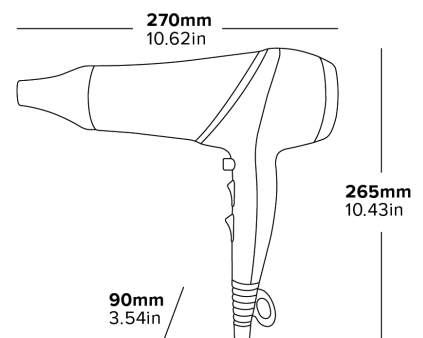

MILTON 2000W HAIR DRYER

SUPPLIED WITH CONCENTRATOR NOZZLE
For precise drying & styling

REMOVABLE FILTER
For easy cleaning

COOL BLOW FEATURE

2 SPEED SETTINGS
3 TEMPERATURE SETTINGS

2000W
Powerful drying

IONIC TECHNOLOGY
For fast & effective drying

- Ergonomic handle design
- Double insulated body
- Coiled cable
- Overheat protection
- Durable Zig Zag heater

Specification

Black
2000W
0.60kg
Cable length: 0.8 - 2.1m

Hotel Supplies

PRODUCTS OF DISTINCTION