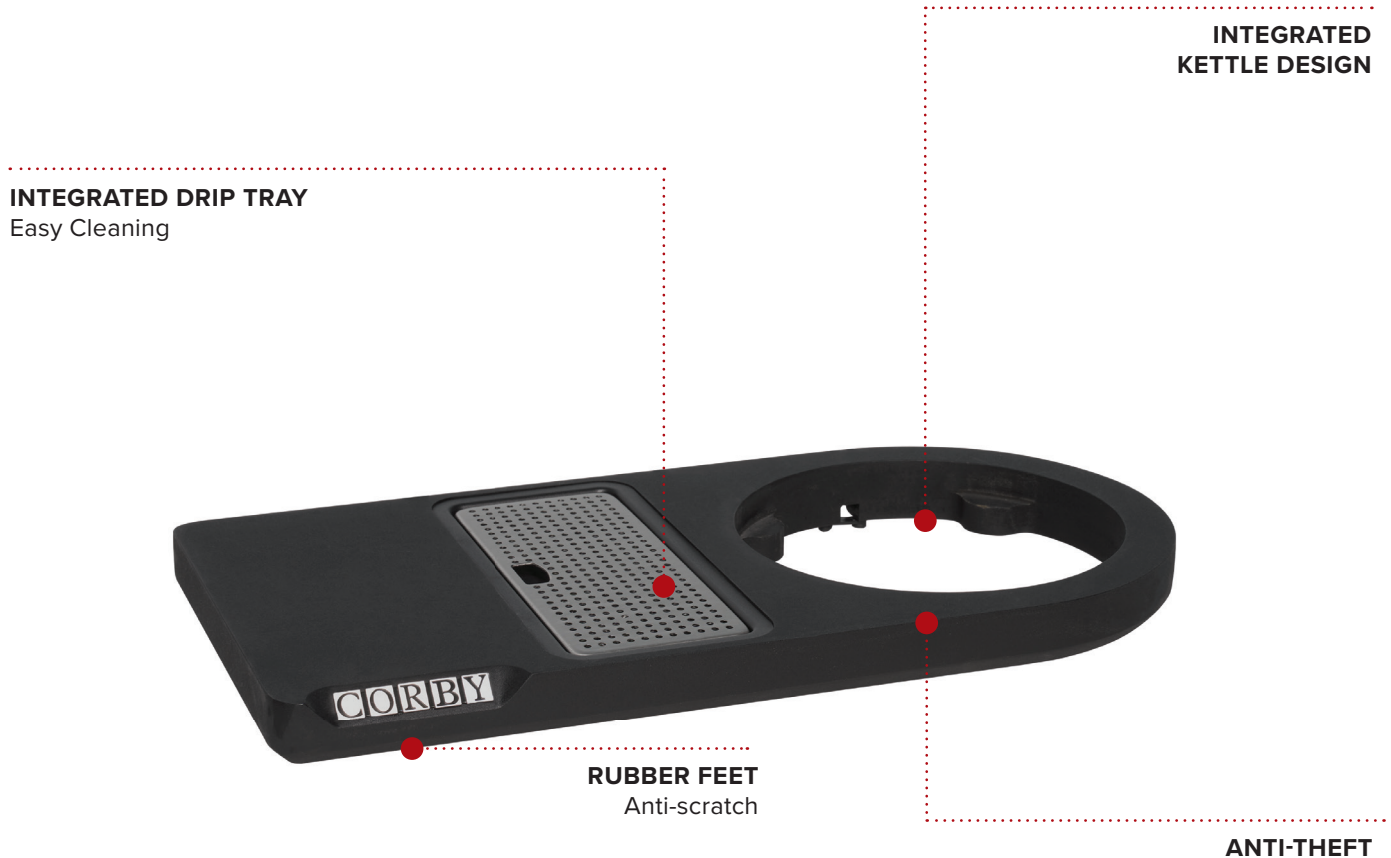

LANCASTER COMPACT WELCOME TRAY

- Accommodates all Corby Lancaster kettles
- Space saving design
- Moisture resistant MDF

Specification

Black
0.75kg
(See Lancaster Kettle specification)