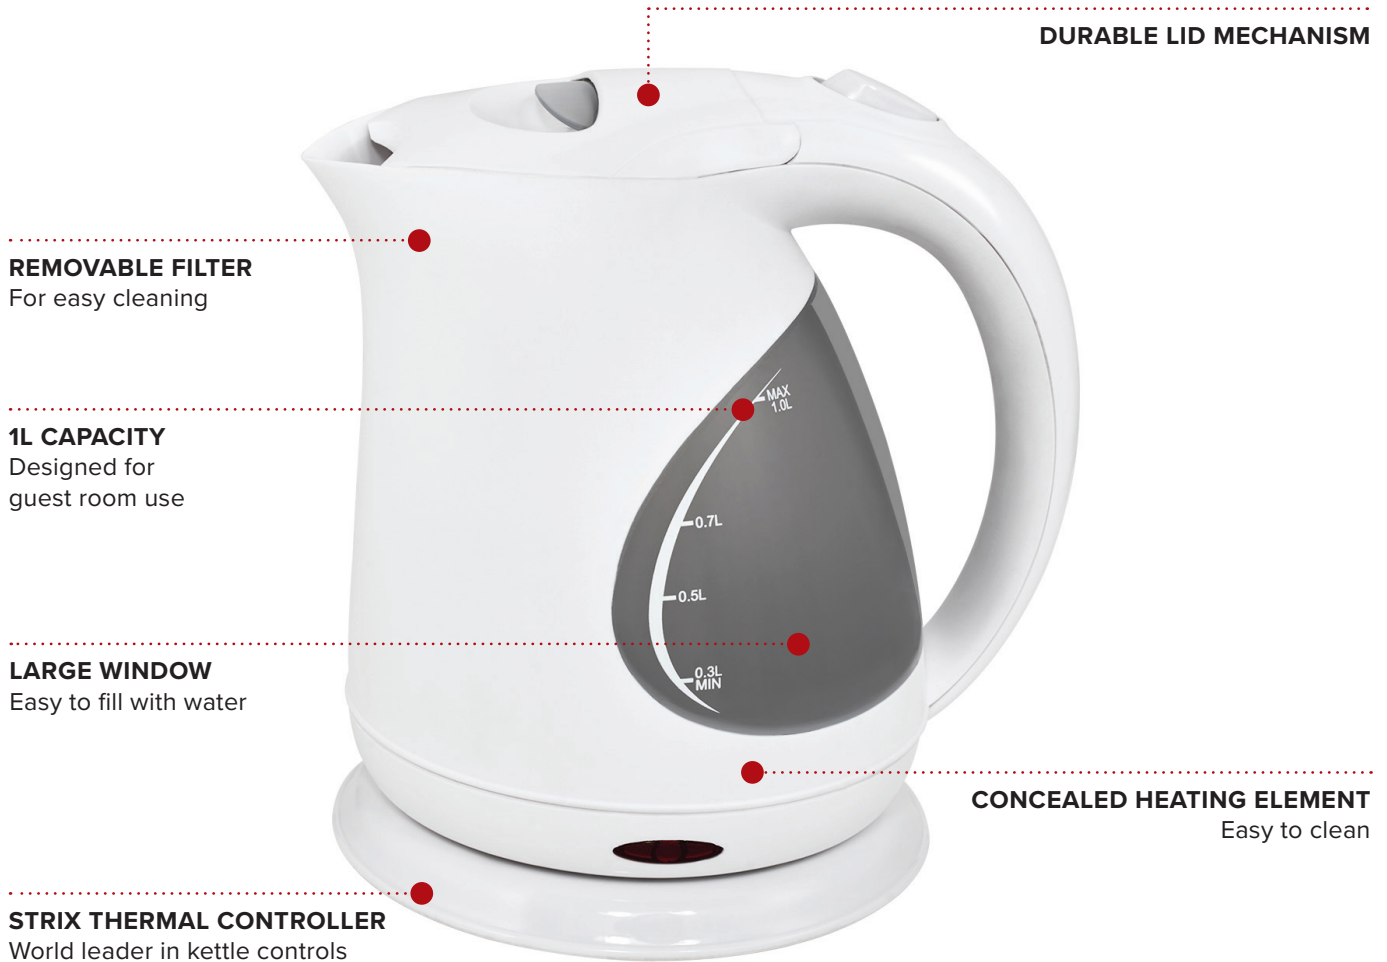

LANCASTER 1L KETTLE

- Ergonomic handle design
- Boil dry protection
- 360° base
- Integrated water level markings
- Integrated power cord tidy
- Textured white & gloss finish

Specification

White
1250W - 1500W
0.7kg
Cable length: 0.7m