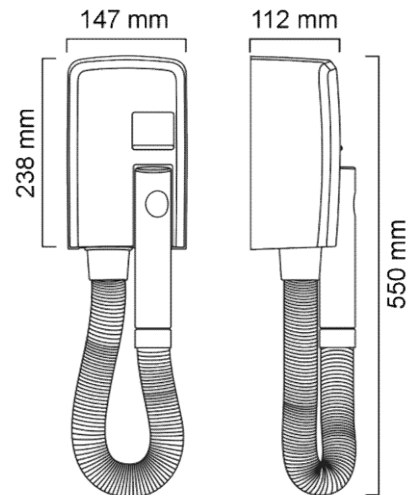

Order Codes:

EPANB6 – Hotello Bathroom 1200w in white
 For hotel use
 (832.01/T)

EPANB9 – Hotello Bathroom 1200w in silver
 For hotel use
 (832.01/TS)

Valera Hotello Bathroom 1200W

Features

- Eco-friendly
- Automatic start when the handgrip is removed from its holder
- Super safe / IP34 rating
- 8 min. automatic safety timer
- Very easy installation
- Cool touch
- 1200 watts
- 220 / 240v 50/60Hz
- 1.2 metre extended hose

Packing Details

Width: 16.5 cm
 Height: 47 cm
 Depth: 14 cm
 Weight: 1.81 kg

Spares

SPAHO1 – replacement hose – white

SPAHO2 – replacement hose - black