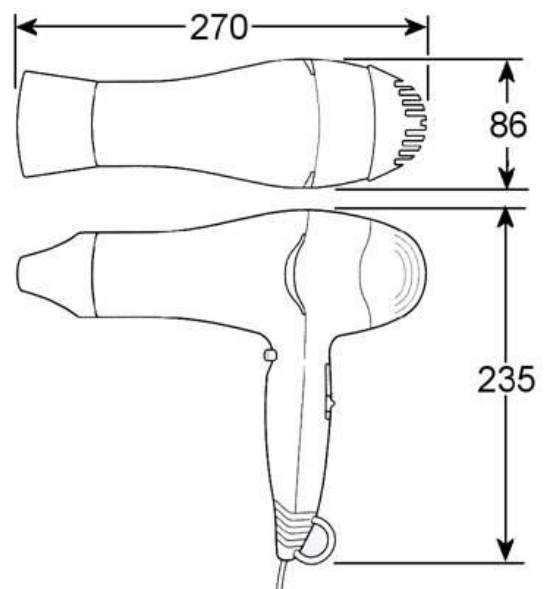

Straight cable with fitted plug

Concentrator nozzle supplied

### Packing Details

Width - 23.5 cm

Height – 24.5 cm

Depth – 10.5 cm

Weight - 0.77 kg

SWISS  MADE

The manufacturer reserve the right to change specifications without prior notice