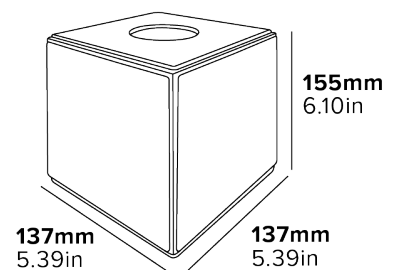

HIGHLAND CUBE TISSUE BOX HOLDER

LUXURY PU LEATHER FINISH

DURABLE PVC CONSTRUCTION

Suitable for wet environments

MAGNETIC BASE

Easy to replenish

- Suitable for Bedrooms & Bathrooms
- PU Leather

Specification

Black

1.2kg