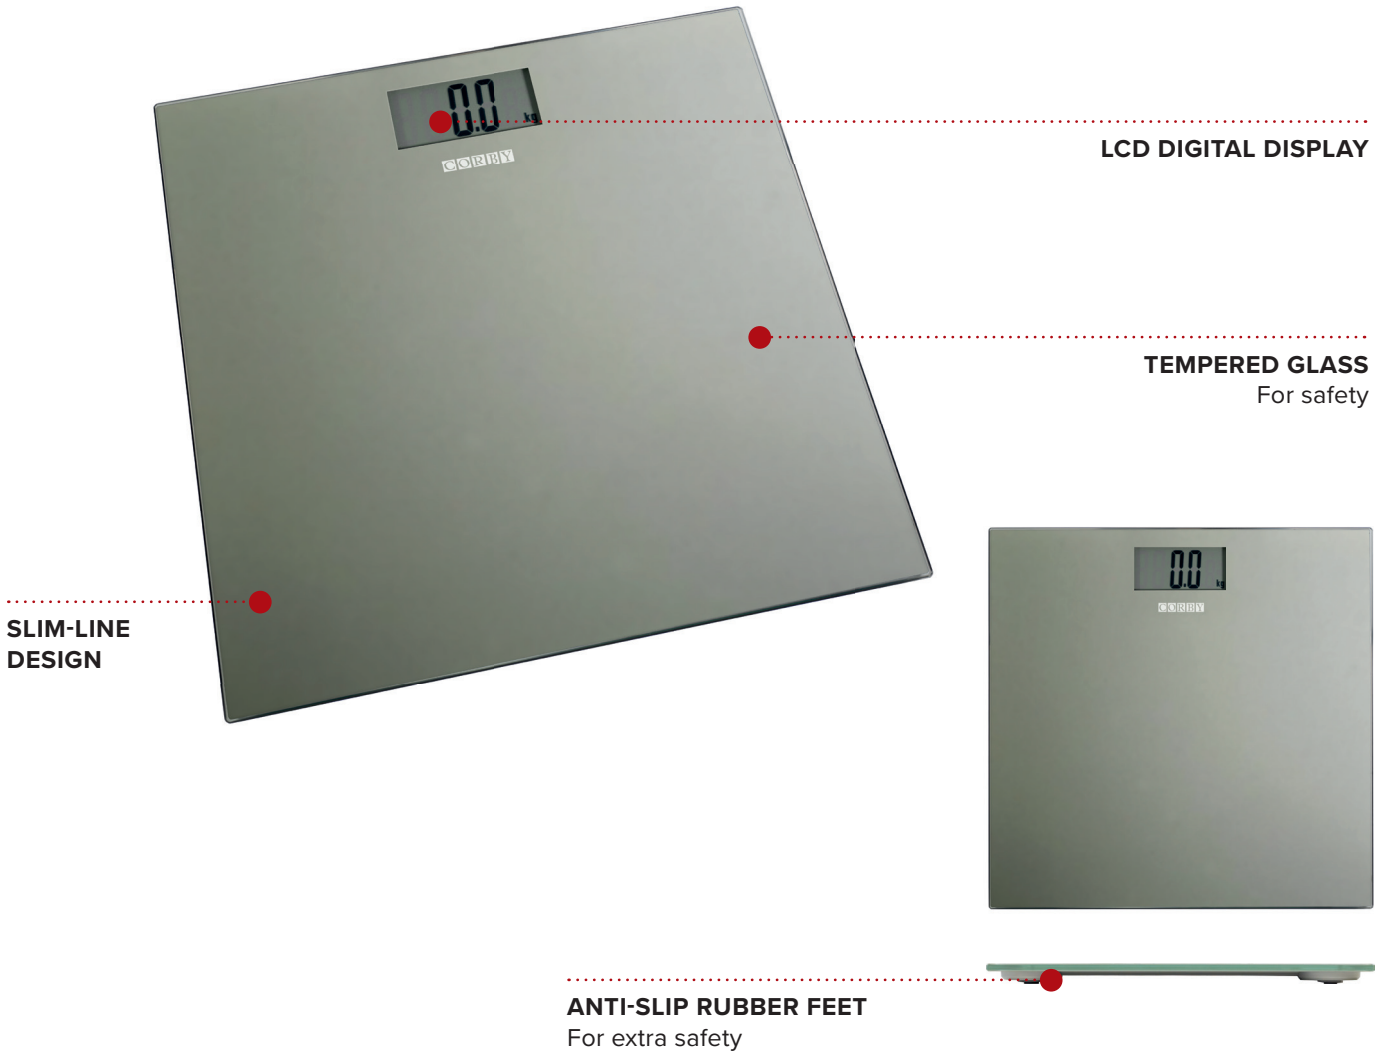

HELMSLEY DIGITAL BATHROOM SCALES

- Imperial and metric weight settings (kg or lb or st)
- 180Kg Maximum weight capacity
- Rubber feet
- Supplied with batteries

Specification

Grey
1.5kg
2 x AAA Batteries
6mm glass