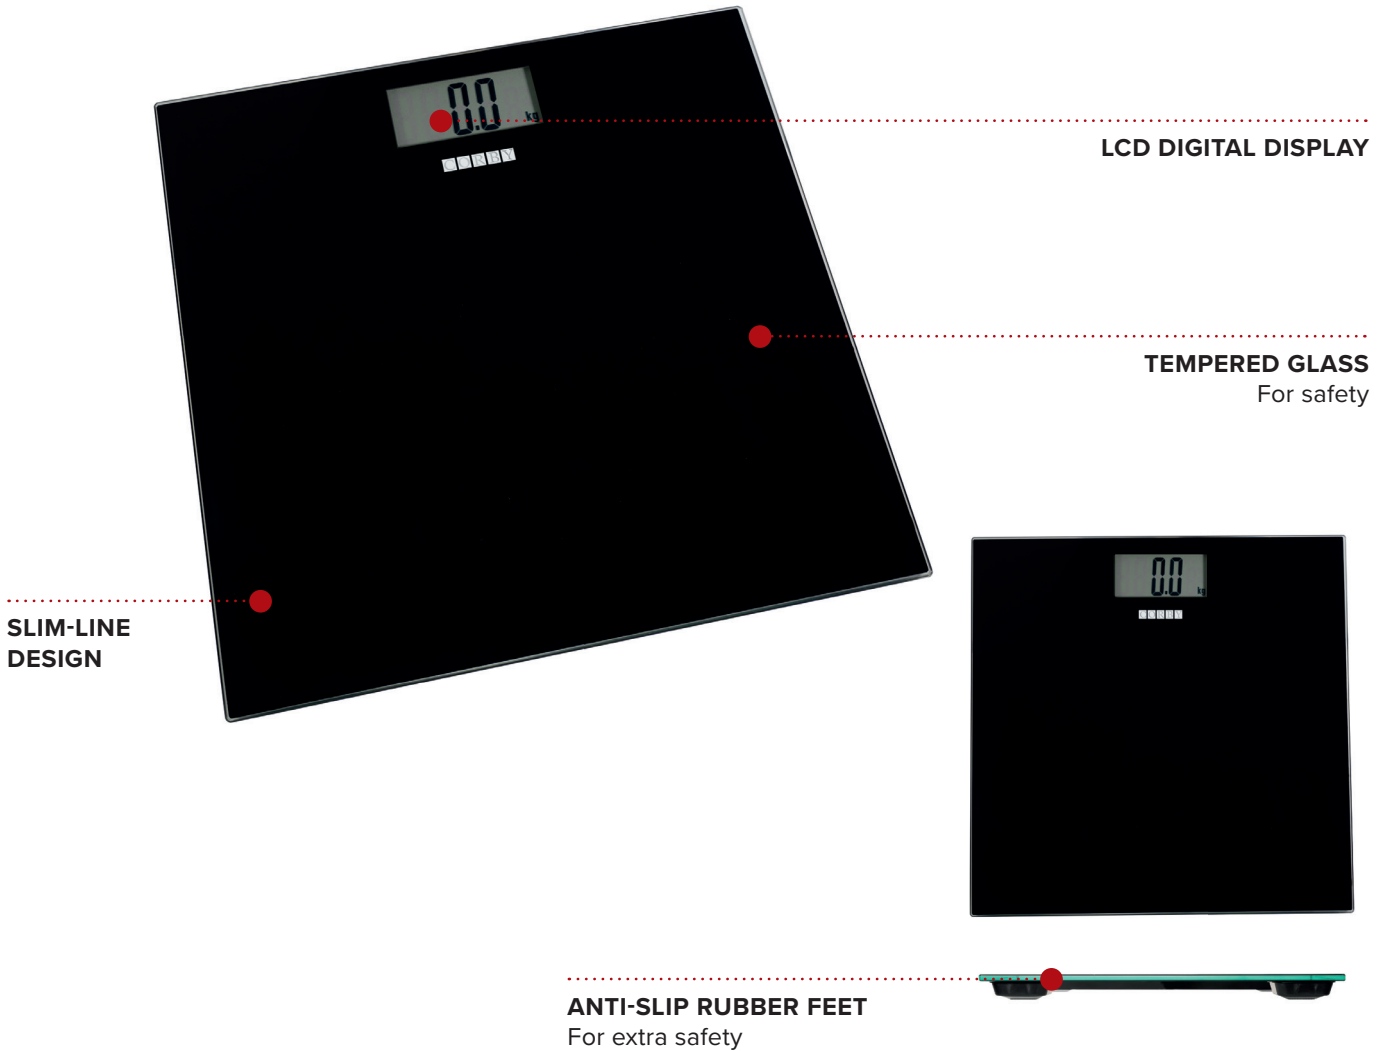

HELMSLEY DIGITAL BATHROOM SCALES

- Imperial and metric weight settings (kg or lb or st)
- 180Kg Maximum weight capacity
- Rubber feet
- Supplied with batteries

Specification

Black
1.5kg
2 x AAA Batteries
6mm glass