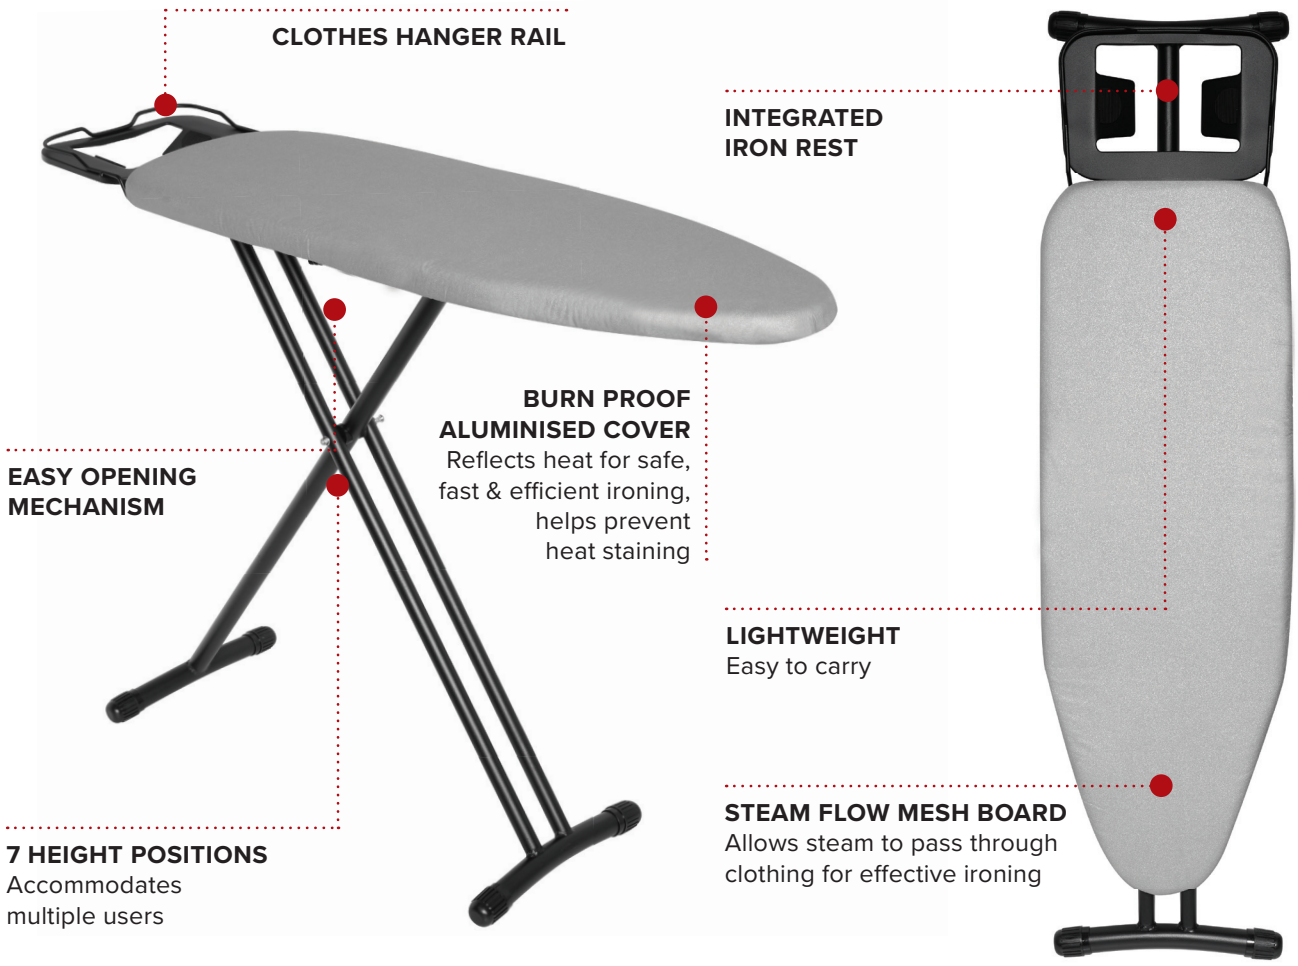

# CLASSIC IRONING BOARD

- Lightweight
- Durable black powder coated legs & frame
- Multi surface feet
- Easy open mechanism
- Felt backed replaceable cover

**Specification**  
Light Grey  
3.6kg