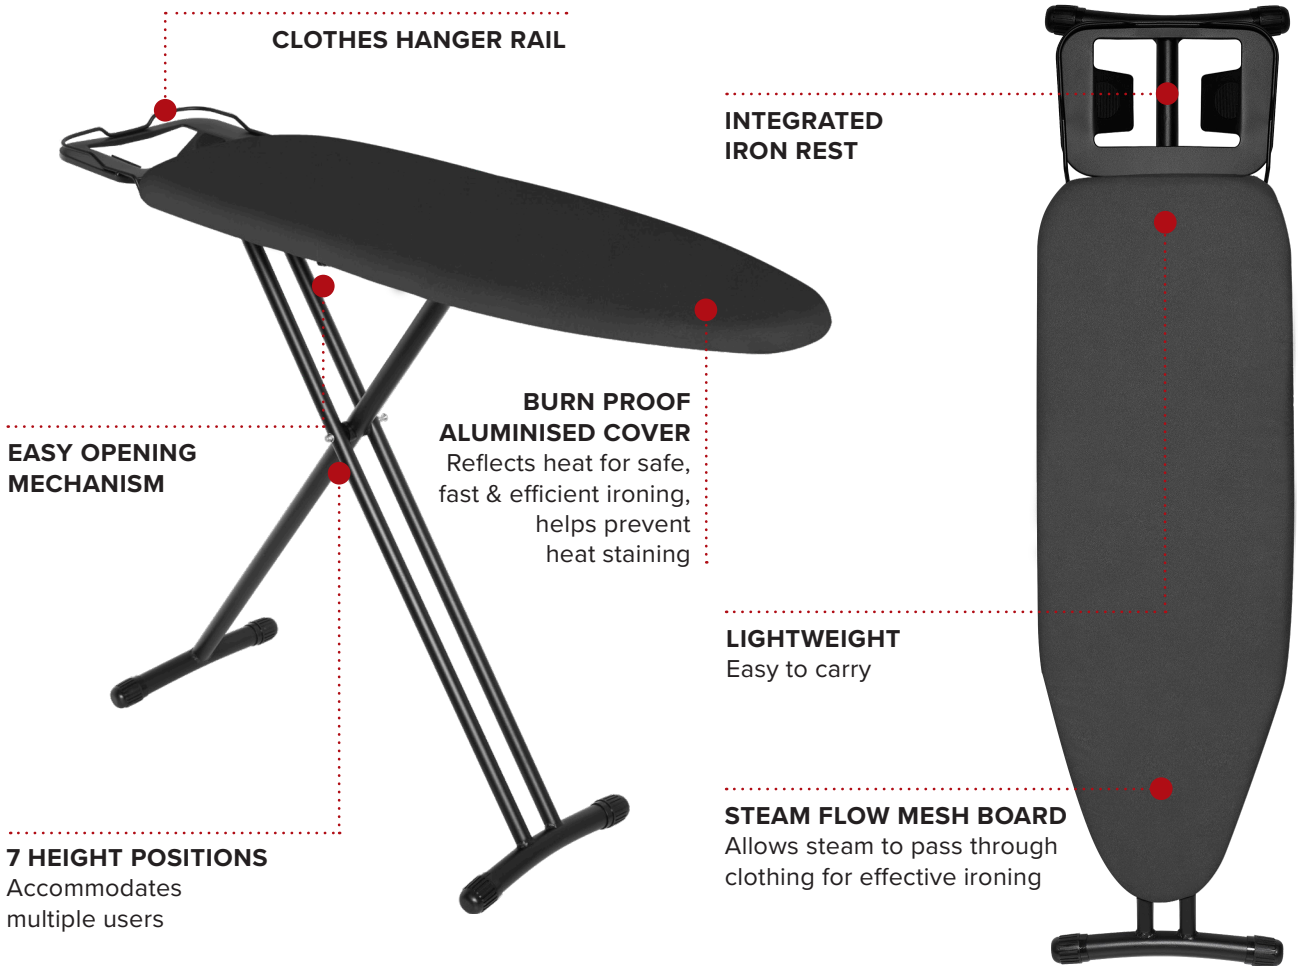

CLASSIC IRONING BOARD - DARK GREY

- Lightweight
- Durable black powder coated legs & frame
- Multi surface feet
- Easy open mechanism
- Felt backed replaceable cover

Specification

3.6kg
Pack Qty: 4

Options

Black/Light Grey cover
Black/Dark Grey cover