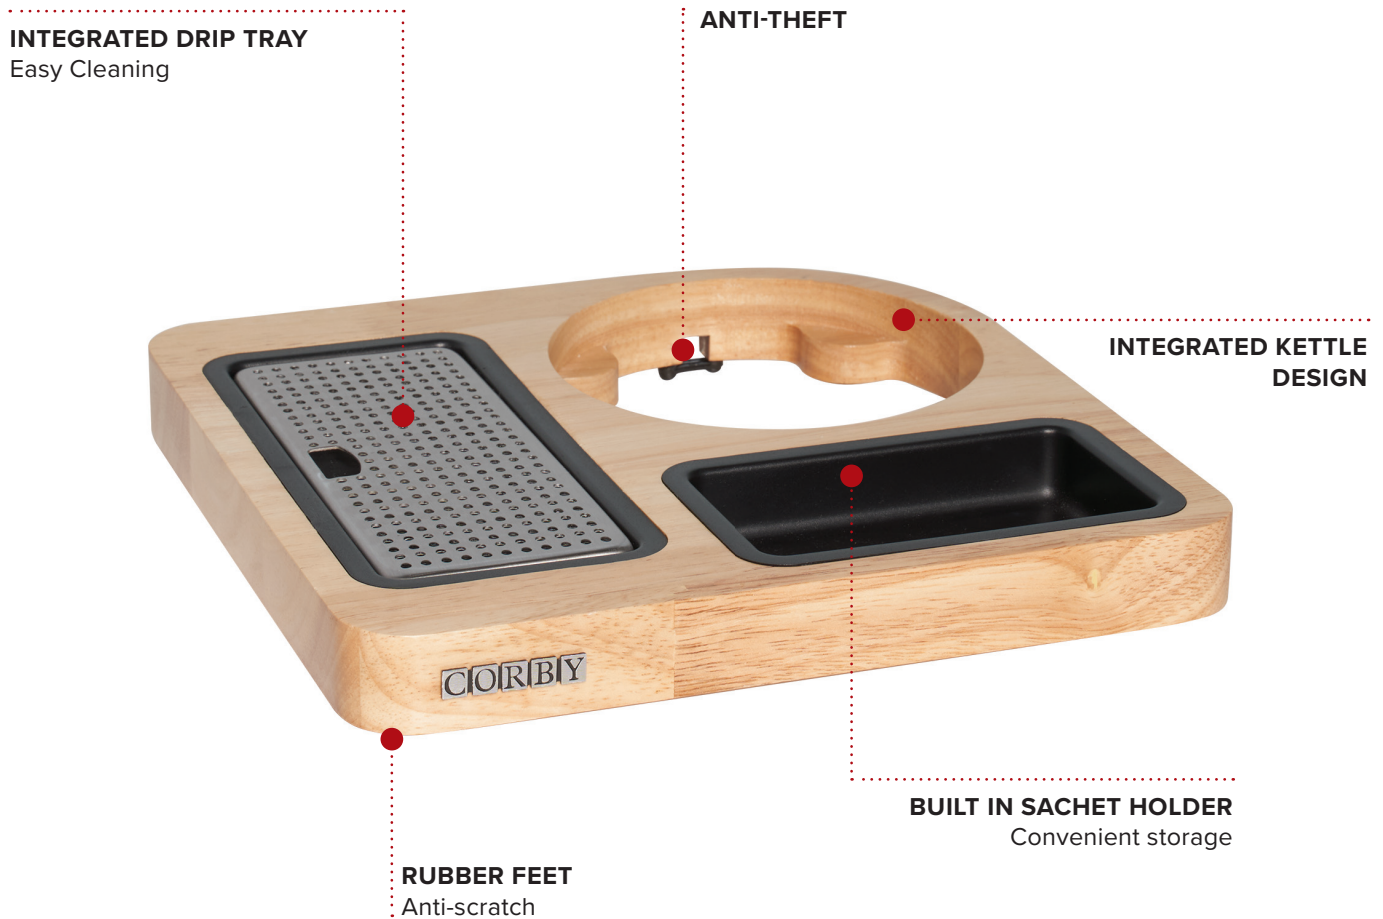

CANTERBURY COMPACT WELCOME TRAY

- Accommodates Canterbury kettles
- Space saving design
- Solid wood construction
- ABS Sachet holder: L105 x W60 x D20mm

Specification
Light Wood
0.6kg

HOTEL
SPECIFIED

BRITISH
DESIGNED

ECO
FRIENDLY

ANTI-THEFT
PROTECTED

226mm
8.89in

230mm
9.05in

30mm
1.18in