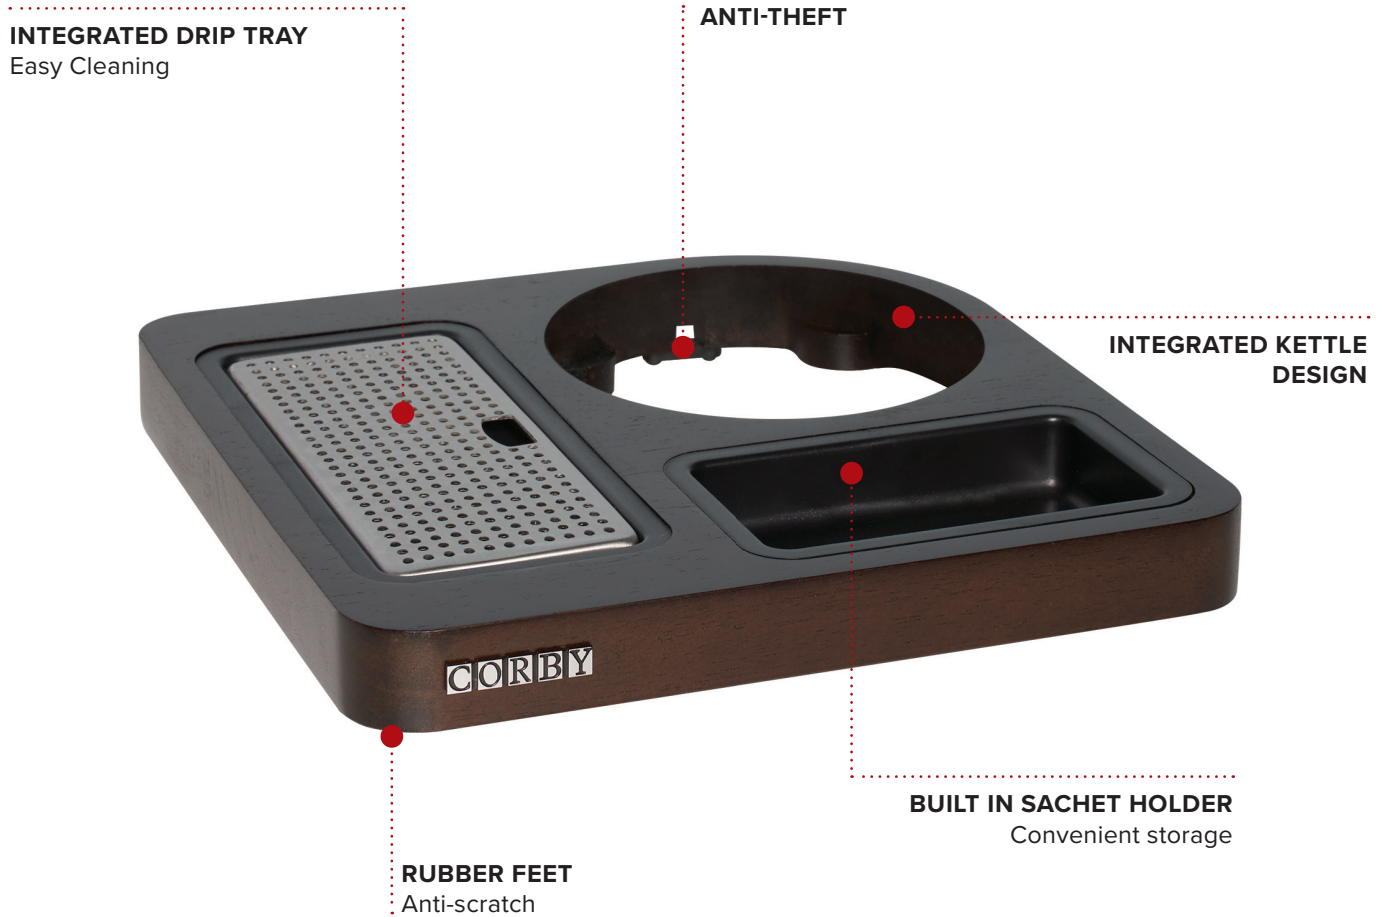

CANTERBURY COMPACT WELCOME TRAY

- Accommodates Canterbury kettles
- Space saving design
- Solid wood construction
- ABS Sachet holder: L105 x W60 x D20mm

Specification
Dark Wood
0.6kg

HOTEL
SPECIFIED

BRITISH
DESIGNED

ECO
FRIENDLY

ANTI-THEFT
PROTECTED

226mm
8.89in

230mm
9.05in

30mm
1.18in