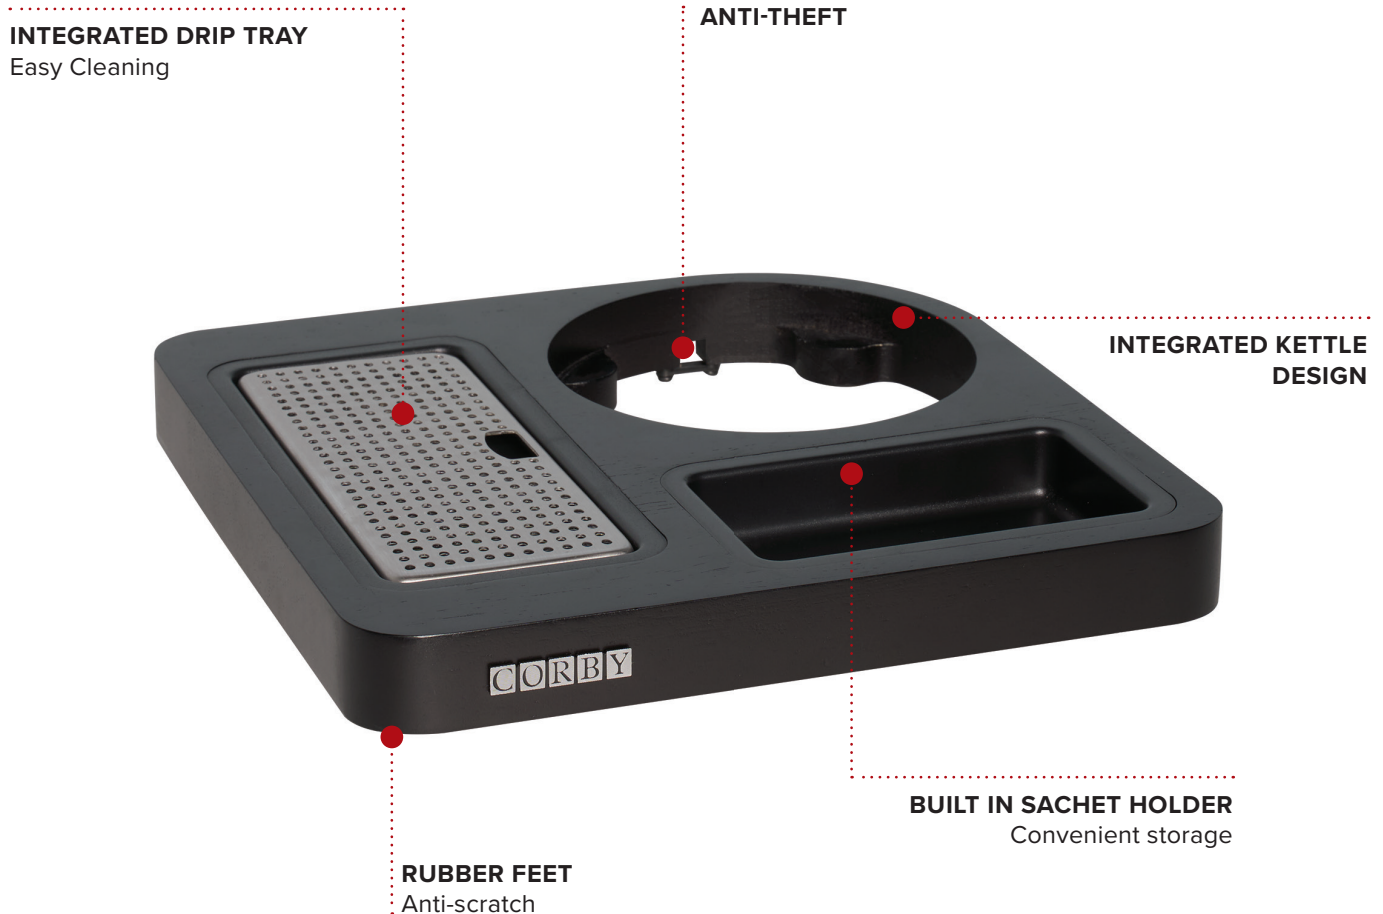

# CANTERBURY COMPACT WELCOME TRAY

- Accommodates Canterbury kettles
- Space saving design
- Solid wood construction
- ABS Sachet holder: L105 x W60 x D20mm

**Specification**

Black  
0.6kg