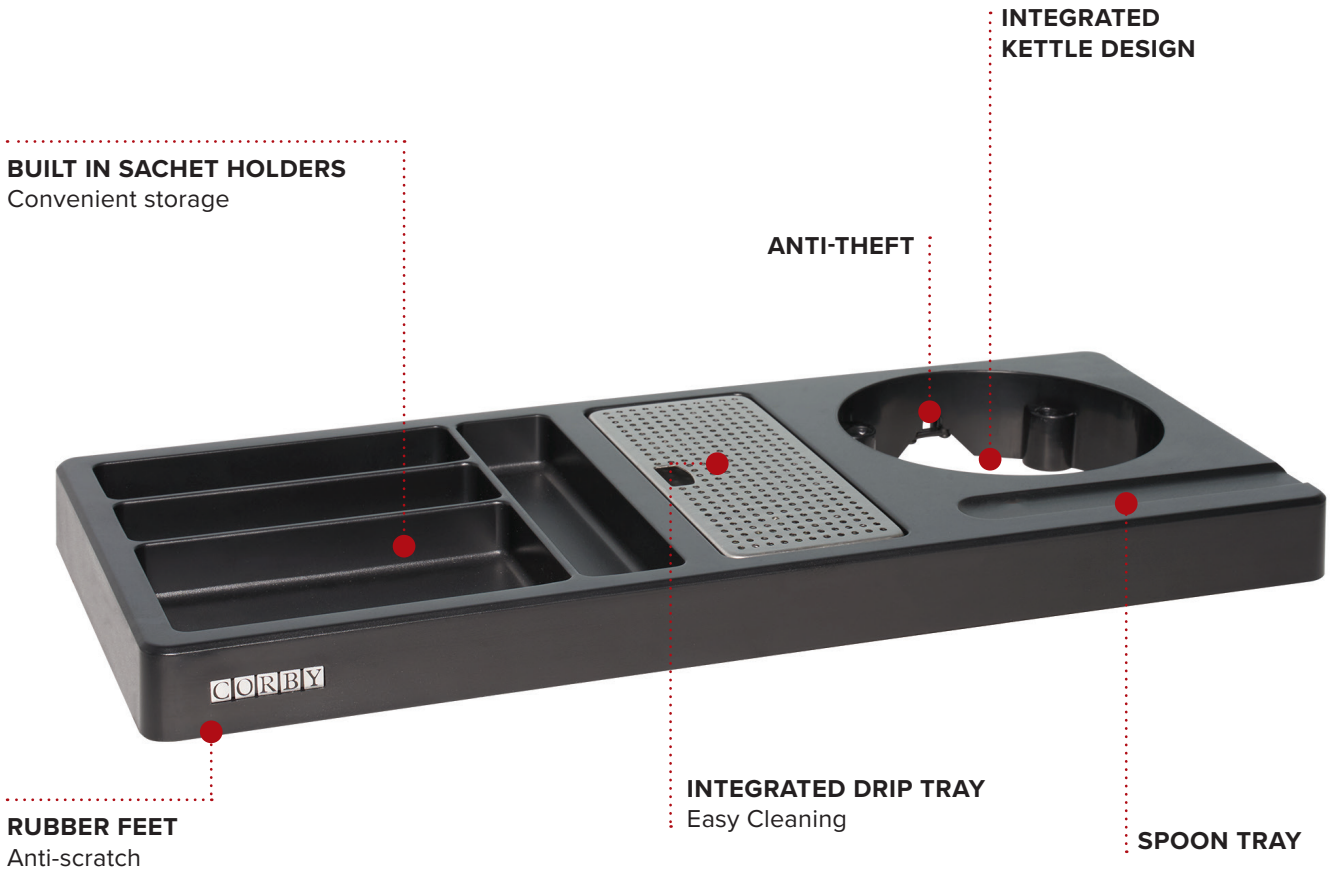

CANTERBURY CLASSIC WELCOME TRAY

- Accommodates Canterbury kettles
- 100% water resistant
- Durable ABS construction
- Compartment 1: H21 x W127 x D75mm
- Compartment 2: (x2) H21 x W127 x D37mm
- Compartment 3: H21 x W35 x D155mm

Specification

Black
0.35kg