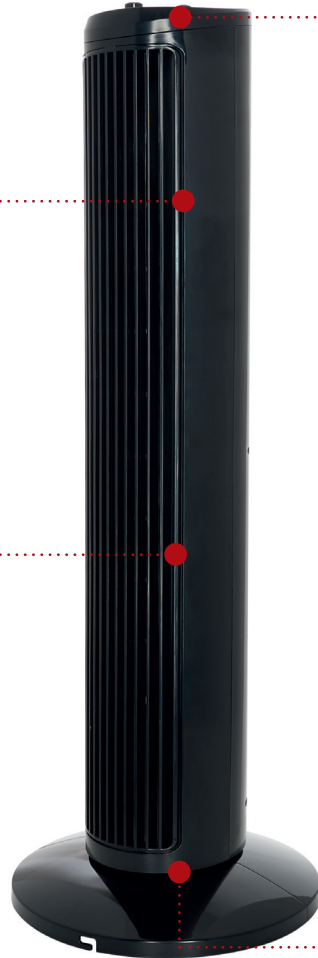

BREMMER TOWER FAN

MANUAL CONTROLS
Easy to operate

110° ROTATION
Oscillation function

3 SPEED SETTINGS

DURABLE CASE
ABS outer case

- 29"
- Black Finsh
- Floor standing
- 50dB

Specification
Black
2.6kg