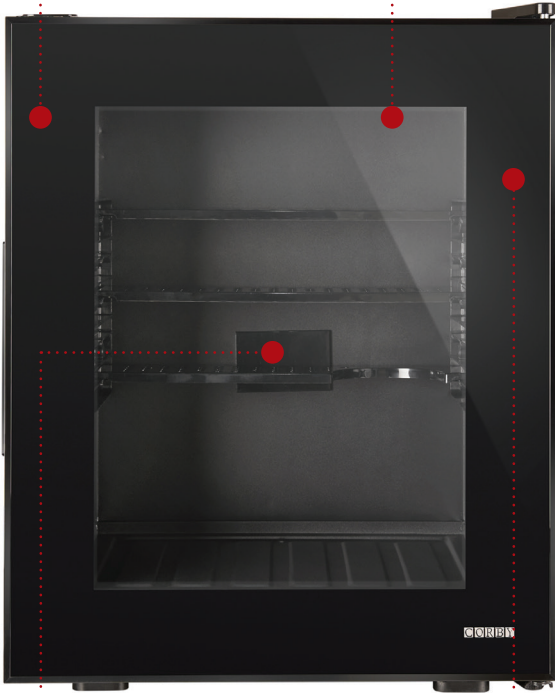

ETON 35L GLASS DOOR MINIBAR

SILENT OPERATION

Will not disturb sleeping guests

PELLIER COOLING TECHNOLOGY WITH CONDENSER

Efficient cooling

LEFT OR RIGHT OPENING

Flexible use

LOW-E GLASS

Reflects heat back into the room

R600A REFRIGERANT

Environmentally friendly coolant

INTERIOR LED LIGHT

ADJUSTABLE SHELVING SYSTEM

Can be configured to different sized items

- D energy rating
- Can accommodate a 1L bottle of water/wine
- Adjustable cooling dial
- Black interior

Specification

Black
12.90kg
35L
58W
R600a refrigerant (Non-ammonia coolant)
50mm ventilation gap required
Insulation: Cyclopentane

3 YEAR ELECTRICAL GUARANTEE

HOTEL SPECIFIED

ECO FRIENDLY

ADJUSTABLE COOLING

INTERIOR LED LIGHT

SILENT OPERATION

L + R DOOR OPENINGS

LOW E GLASS

TEMPERED GLASS

Hotel Supplies

PRODUCTS OF DISTINCTION

Proud Distributors of Luxurious Hotel Supplies