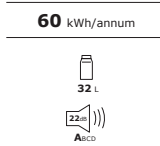

ETON 35L GLASS DOOR MINIBAR

SILENT OPERATION

Will not disturb sleeping guests

PELLIER COOLING TECHNOLOGY WITH CONDENSER

Efficient cooling

LEFT OR RIGHT OPENING

Flexible use

LOW-E GLASS

Reflects heat back into the room

R600A REFRIGERANT

Environmentally friendly coolant

INTERIOR LED LIGHT

ADJUSTABLE SHELVING SYSTEM

Can be configured to different sized items

- D energy rating
- Can accommodate a 1L bottle of water/wine
- Adjustable cooling dial
- Black interior

Specification

Black
12.90kg
35L
58W
R600a refrigerant (Non-ammonia coolant)
50mm ventilation gap required
Insulation: Cyclopentane

3 YEAR ELECTRICAL GUARANTEE

HOTEL SPECIFIED

ECO FRIENDLY

ADJUSTABLE COOLING

INTERIOR LED LIGHT

SILENT OPERATION

L + R DOOR OPENINGS

LOW E GLASS

TEMPERED GLASS